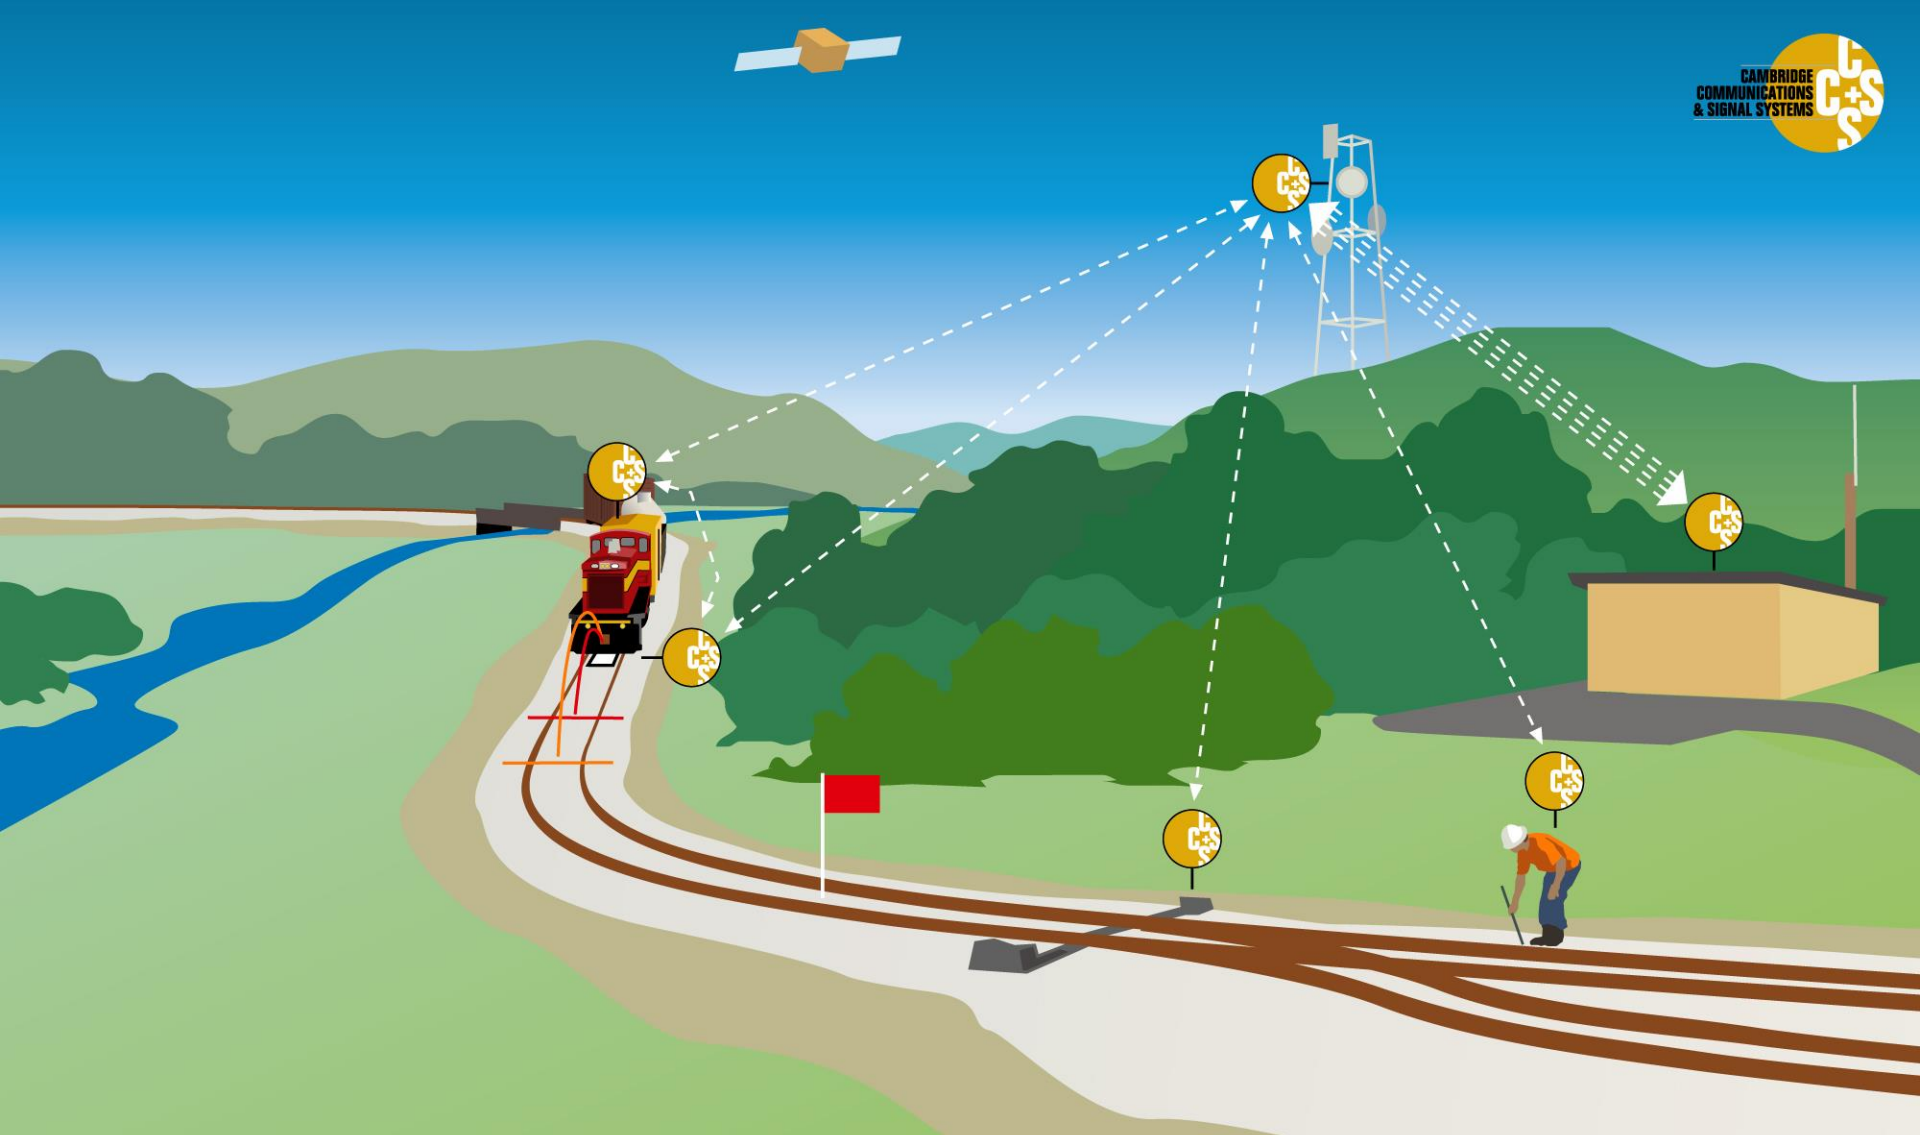

http://www.youtube.com/watch?list=FLeQT91csomCvoA3XLfbuFSg&v=mKgDUJpr14&feature=player_detail_page

THIS ACCIDENT WAS PTC PREVENTABLE

Affordable PTC Solutions and Applications.

- Prevent Train to Train Collisions
- Prevent Overspeed Train Movements
- Provide Wayside Switch Position
- Provide Roadway Worker Safety

BASIC PRINCIPLES OF POSITIVE TRAIN CONTROL

Affordable PTC Solutions and Applications.

CC&SS SYSTEM OPERATION OVERVIEW

Affordable PTC Solutions and Applications.

Stop Indication

Engineer did not apply brakes. System takes over and stops train