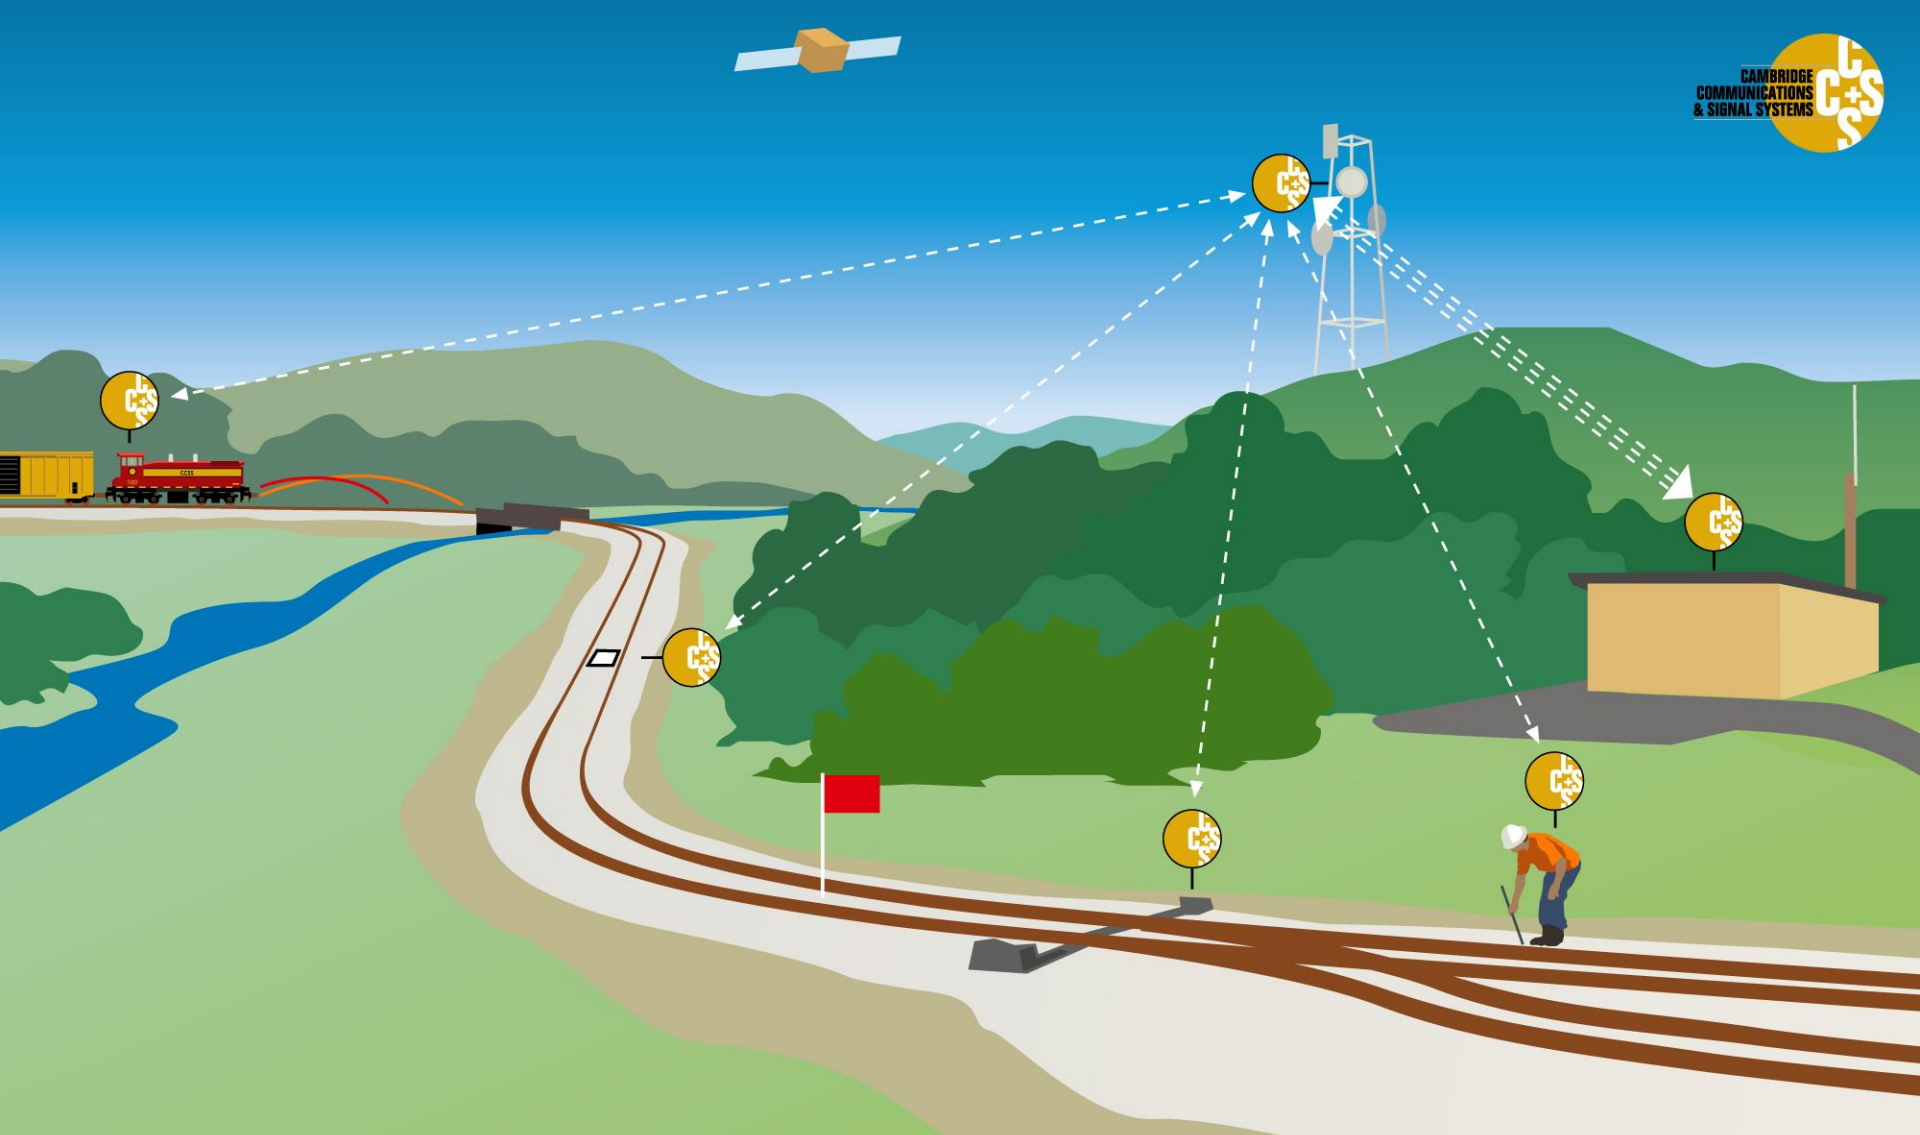

http://www.youtube.com/watch?list=FLeQT91csomCvoA3XLfbuFSg&v=mKgDUJpr14&feature=player_detail_page

THIS ACCIDENT WAS PTC PREVENTABLE

Affordable PTC Solutions and Applications.

- Prevent Train to Train Collisions
- Prevent Overspeed Train Movements
- Provide Wayside Switch Position
- Provide Roadway Worker Safety

BASIC PRINCIPLES OF POSITIVE TRAIN CONTROL

Affordable PTC Solutions and Applications.

CC&SS SYSTEM OPERATION OVERVIEW

Affordable PTC Solutions and Applications.

Stop Indication

Engineer did not apply brakes. System takes over and stops train